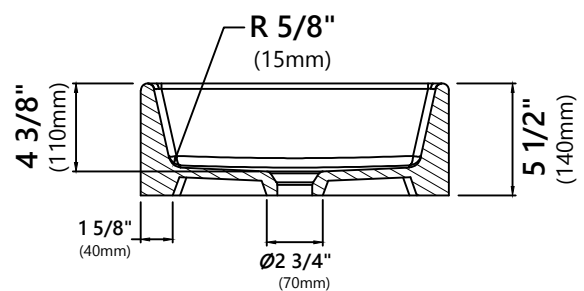

KCV-120

White Square Ceramic Bathroom Sink

Sink Dimensions

Overall Dimensions: 15 1/4" x 15 1/4" x 5 1/2"

Bowl Dimensions: 14" x 14"

Sink Depth: 4 3/8"

Features

- Vitreous China
- Square Vessel Sink
- 1 3/4" Drain Hole Size
- Without Overflow

Kraus Limited Lifetime Warranty

see website for details www.kraususa.com

PU-10

Pop Up Drain w/o Overflow

Pop Up Dimensions

Dimensions: 8 5/8" x Ø2 5/8"

Features

- Metal Construction
- Connection 1 1/4"
- Designed to Use w/ Above-Counter Vessel Sinks without overflow
- Fits Standard 1 3/4" Drain Opening