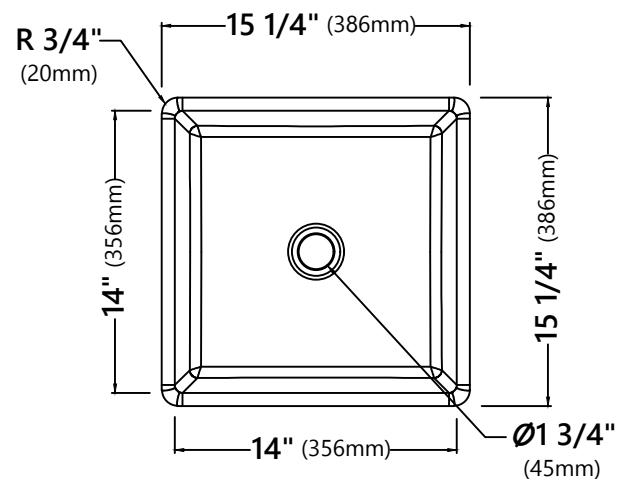

KCV-120

White Square Ceramic Bathroom Sink

Sink Dimensions

Overall Dimensions: 15 1/4" x 15 1/4" x 5 1/2"

Bowl Dimensions: 14" x 14"

Sink Depth: 4 3/8"

Features

- Vitreous China
- Square Vessel Sink
- 1 3/4" Drain Hole Size
- Without Overflow

Kraus Limited Lifetime Warranty

see website for details www.kraususa.com

PU-10

Pop Up Drain w/o Overflow

Pop Up Dimensions

Dimensions: 8 5/8" x Ø2 5/8"

Features

- Metal Construction
- Connection 1 1/4"
- Designed to Use w/ Above-Counter Vessel Sinks without overflow
- Fits Standard 1 3/4" Drain Opening